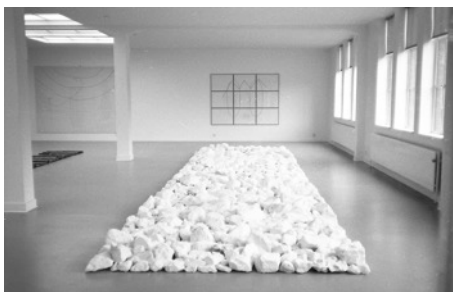

Alan Charlton

Triangle Painting in 3 Parts, 2015
Courtesy des Künstlers und Galerie
Tschudi, Zuoz

3