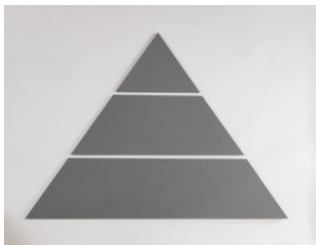

Richard Long

River Avon Driftwood Line, 37 Pieces of Wood from the North bank of the River, 1978

© 2021, ProLitteris, Zurich

2

Alan Charlton

Triangle Painting in 3 Parts, 2015
Courtesy des Künstlers und Galerie
Tschudi, Zuoz